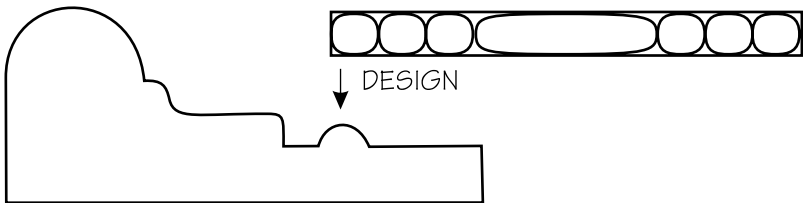

↓ DESIGN

WRPM25 ~ smooth
1 x 2-1/2
CASING

COPYRIGHT FLEX TRIM[®], INC.